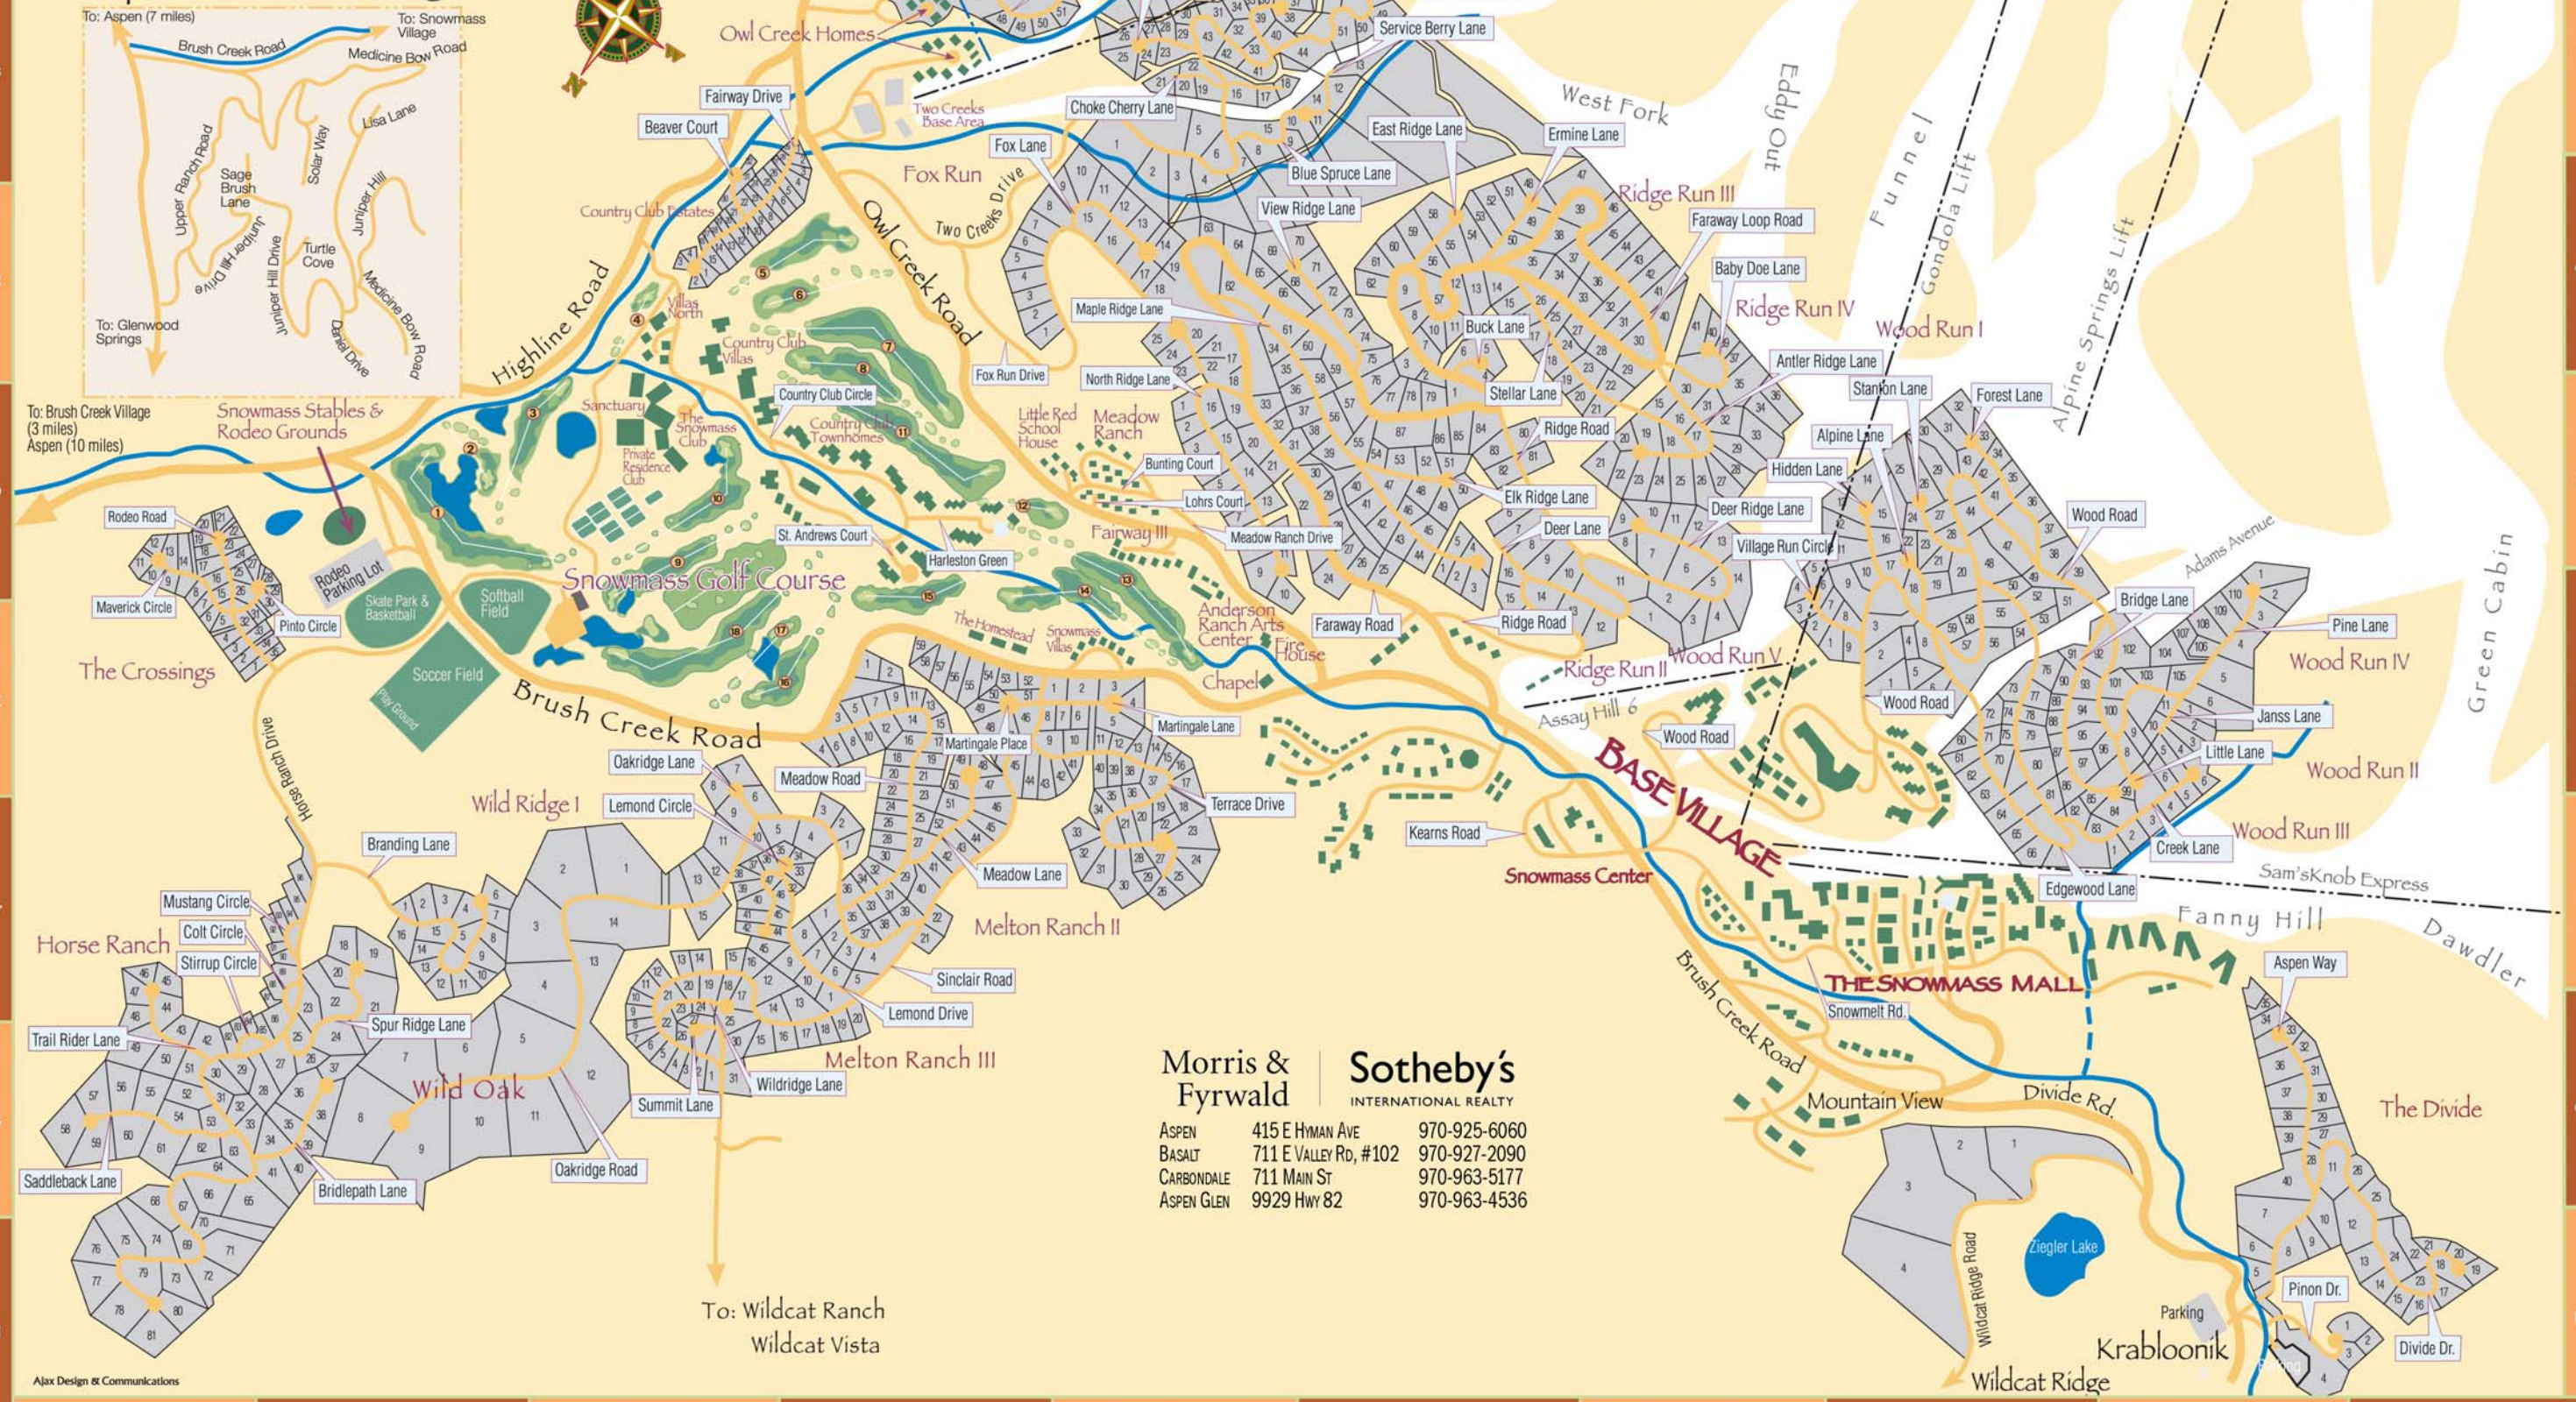

Snowmass Village

Map and Subdivision Guide

Map of Brush Creek Village

Morris & Fyrwald
 ASPEN 415 E HYMAN AVE 970-925-6060
 BASALT 711 E VALLEY RD, #102 970-927-2090
 CARBONDALE 711 MAIN ST 970-963-5177
 ASPEN GLEN 9929 HWY 82 970-963-4536

Sotheby's
 INTERNATIONAL REALTY

To: Wildcat Ranch
 Wildcat Vista